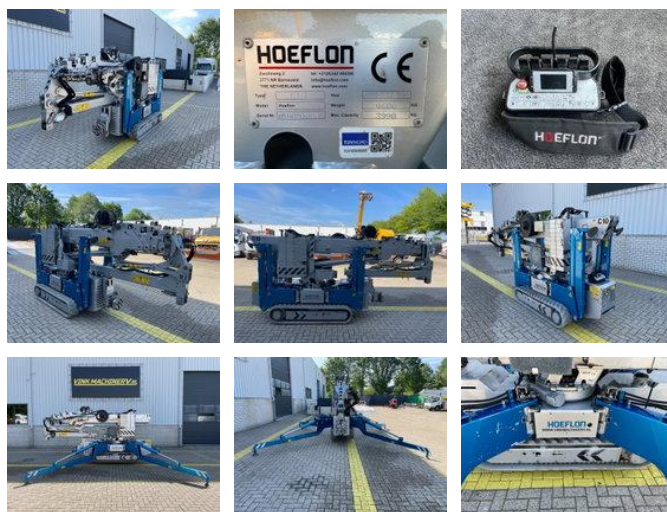

Hoeflon C 10

Ogólne cechy

Marka	Hoeflon
Podkategoria	Minidźwig
Rok budowy	2018
Odczyt licznika godzin	2231
Stan	Używane
Ogólny stan	Bardzo dobry
ceMarking	Tak

Właściwości

Masa własna	3.990kg
Maksymalna zdolność podnoszenia	3.990kg
liftingHeight	2.200cm

Hoeflon C 10

Opis

= Additional options and accessories = - Hook blocks = Remarks = Hoeflon C10 * 2018 * Diesel and 380 Volt drive * 2,231 operating hours * Fly jib * 4,000kg winch * Non-marking tracks * Remote control * 22 meter hook height * 19.8 meter horizontal reach * Unlimited swing rotation * 3,990 kg lifting capacity * 4,600 kg own weight * Recently had a full service and major overhaul at Hoeflon * TUV inspection valid until November 2026 * Includes maintenance history = More information = Make of engine: Yanmar Maximum lifting capacity at end of jib: 575 kg Delivery terms: EXW Latest inspection: 2025-11-14 Production country: NL Please contact Vink Machinery (+31 620075567, sales@vinkmachinery.nl) for more information