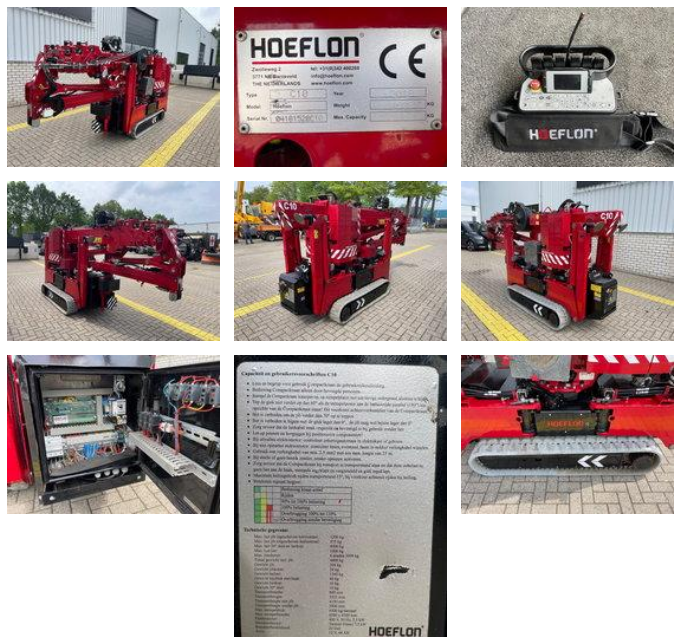

Hoeflon C 10

Ogólne cechy

Marka	Hoeflon
Podkategoria	Minidźwig
Rok budowy	2018
Odczyt licznika godzin	4929
Stan	Używane
Ogólny stan	Bardzo dobry
ceMarking	Tak

Właściwości

Masa własna	4.600kg
Maksymalna zdolność podnoszenia	3.990kg
liftingHeight	2.200cm

Hoeflon C 10

Opis

= Additional options and accessories = - Hook blocks = Remarks = Hoeflon C10 * 2018 * Diesel and 380 Volt drive * 4,929 operating hours * Fly jib * 4,000 kg winch * Non-marking tracks * Remote control * 22 meter hook height * 19.8 meter horizontal reach * Unlimited swing rotation * 3,990 kg lifting capacity * 4,700 kg own weight * Recently underwent full service and major maintenance at Hoeflon in which, among other things, the slewing ring and winch cable were replaced * Includes maintenance history = More information = Make of engine: Yanmar Delivery terms: EXW Latest inspection: 2026-01-15 Production country: NL Please contact Vink Machinery (+31 620075567, sales@vinkmachinery.nl) for more information