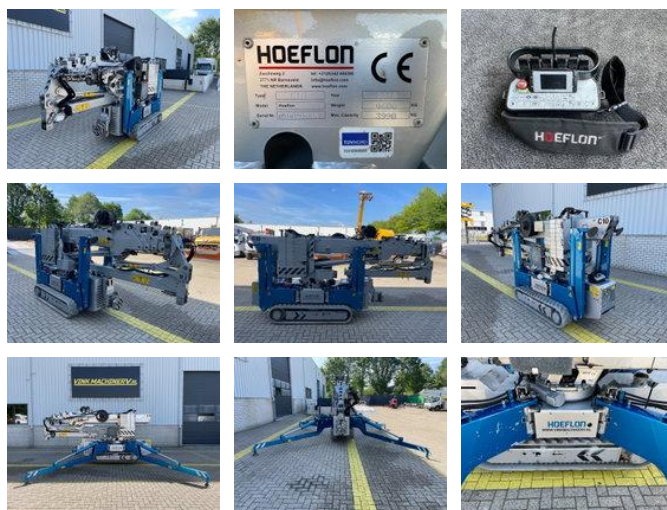

## Hoeflon C 10

### Caractéristiques générales

Marque	Hoeflon
Sous-catégorie	Mini-grue
Année de construction	2018
Lecture du compteur horaire	2231
Condition	Utilisé
Conditions générales	Excellente
ceMarking	Oui

### Caractéristiques

Poids à vide	3.990kg
Capacité de levage	3.990kg
Hauteur de levage	2.200cm

## Description

= Additional options and accessories = - Hook blocks = Remarks = Hoeflon C10 \* 2018 \* Diesel and 380 Volt drive \* 2,231 operating hours \* Fly jib \* 4,000kg winch \* Non-marking tracks \* Remote control \* 22 meter hook height \* 19.8 meter horizontal reach \* Unlimited swing rotation \* 3,990 kg lifting capacity \* 4,600 kg own weight \* Recently had a full service and major overhaul at Hoeflon \* TUV inspection valid until November 2026 \* Includes maintenance history = More information = Make of engine: Yanmar Maximum lifting capacity at end of jib: 575 kg Delivery terms: EXW Latest inspection: 2025-11-14 Production country: NL Please contact Vink Machinery (+31 620075567, sales@vinkmachinery.nl) for more information