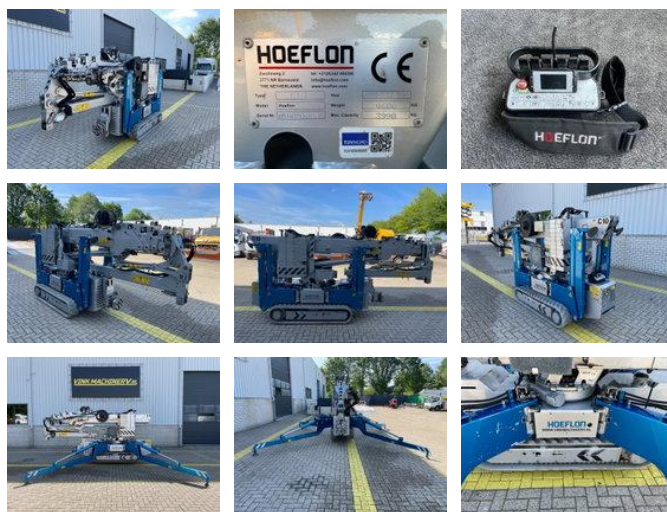

Hoeflon C 10

Caractéristiques générales

Marque	Hoeflon
Sous-catégorie	Mini-grue
Année de construction	2018
Heures affichées	2231
Condition	Utilisé
État général	Très bien
Marquage CE	Et

Propriétés

Poids unique	3.990kg
Capacité de levage maximale	3.990kg
Hauteur de levage	2.200cm

Hoeflon C 10

Description

= Additional options and accessories = - Hook blocks = Remarks = Hoeflon C10 * 2018 * Diesel and 380 Volt drive * 2,231 operating hours * Fly jib * 4,000kg winch * Non-marking tracks * Remote control * 22 meter hook height * 19.8 meter horizontal reach * Unlimited swing rotation * 3,990 kg lifting capacity * 4,600 kg own weight * Recently had a full service and major overhaul at Hoeflon * Equipped with a new slewing ring * TUV inspection valid until November 2026 * Includes maintenance history = More information = Make of engine: Yanmar Maximum lifting capacity at end of jib: 575 kg Delivery terms: EXW Latest inspection: 2025-11-14 Production country: NL Please contact Vink Machinery (+31 620075567, sales@vinkmachinery.nl) for more information