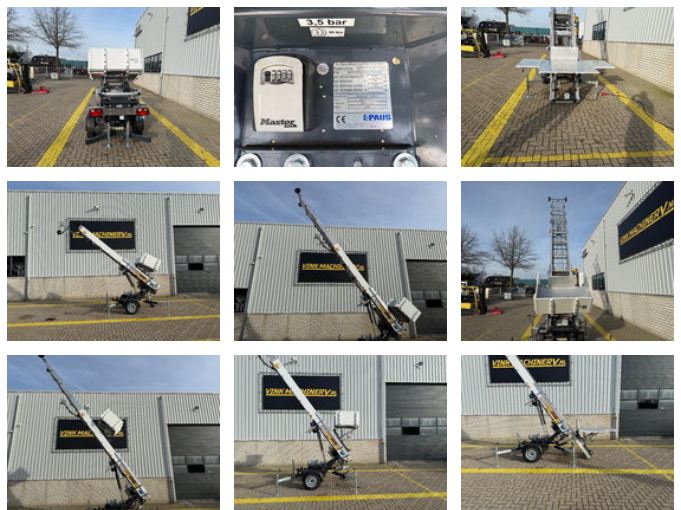

Paus Easy 18 WH-M

General features

| | |
|-------------------|------------------------------|
| Brand | Paus |
| Subcategory | Telescopic boom lift wheeled |
| Construction year | 2024 |
| Color | White |
| Condition | Used |
| General condition | Very good |
| Fuel | Electric |
| CE marking | Yes |

Characteristics

| | |
|------------------|-----------|
| Empty weight | 750kg |
| Lifting capacity | 250kg |
| Lifting height | 1.800cm |
| Mast type | Telescope |

Paus Easy 18 WH-M

Description

Paus Easy 18 WH-M NEW! * 2024 * 230 Volt electric * 18-meter working height * 250 kg lifting capacity * Adjustable height platform * Ground ladder in RAL9016 white * Adjustable guide wheels on the head section = More information = Delivery terms: EXW Production country: DE Please contact Vink Machinery (+31 620075567, sales@vinkmachinery.nl) for more information