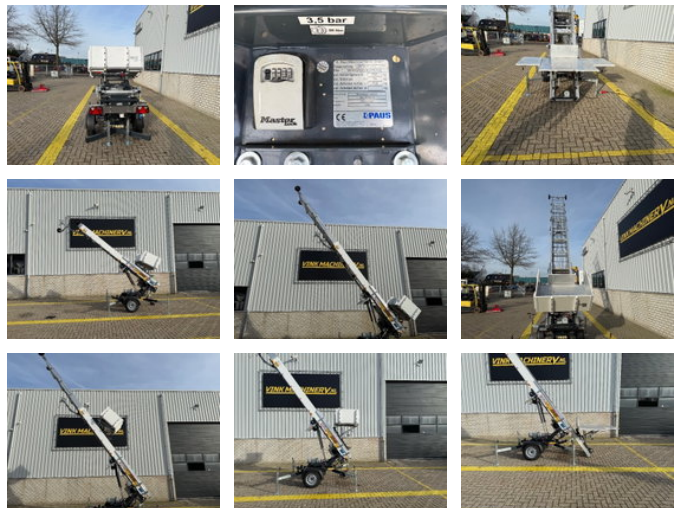

Paus Easy 18 WH-M

General characteristics

Brand	Paus
Subcategory	Telescopic boom lift wheeled
Year of construction	2024
Colour	Wit
Condition	Used
General state	Very good
Fuel	Electric
CE marking	And

Properties

Single weight	750kg
Max. lifting capacity	250kg
Lifting height	1.800cm
Mast type	Telescopic

Paus Easy 18 WH-M

Description

Paus Easy 18 WH-M NEW! * 2024 * 230 Volt electric * 18-meter working height * 250 kg lifting capacity * Adjustable height platform * Ground ladder in RAL9016 white * Adjustable guide wheels on the head section = More information = Delivery terms: EXW Production country: DE Please contact Vink Machinery (+31 620075567, sales@vinkmachinery.nl) for more information