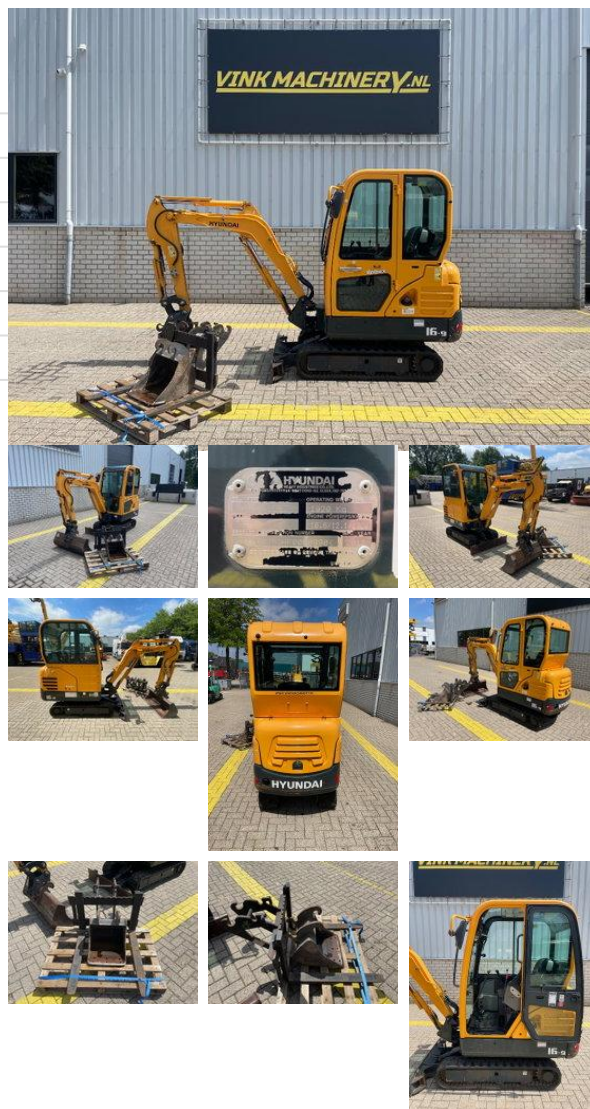

# Hyundai Robex 16-9

## General characteristics

Brand	Hyundai
Subcategory	Mini digger crawler
Year of construction	2015
Hours displayed	1687
Colour	Yellow
Condition	Used
General state	Very good
Fuel	Diesel

## Properties

Single weight 1.820kg

## Description

= Additional options and accessories = - Auto / hydraulic quick coupler - Standard digging bucket = Remarks = Hyundai Robex 16-9 \* Year of manufacture 2015 \* 1,687 operating hours \* Diesel drive \* Hydraulic quick coupler \* Includes 2 digging buckets 0.3 and 1 meter wide \* Includes pallet forks \* 1,820 kg own weight = More information = Delivery terms: EXW Production country: KR Please contact Vink Machinery (+31 620075567, sales@vinkmachinery.nl) for more information