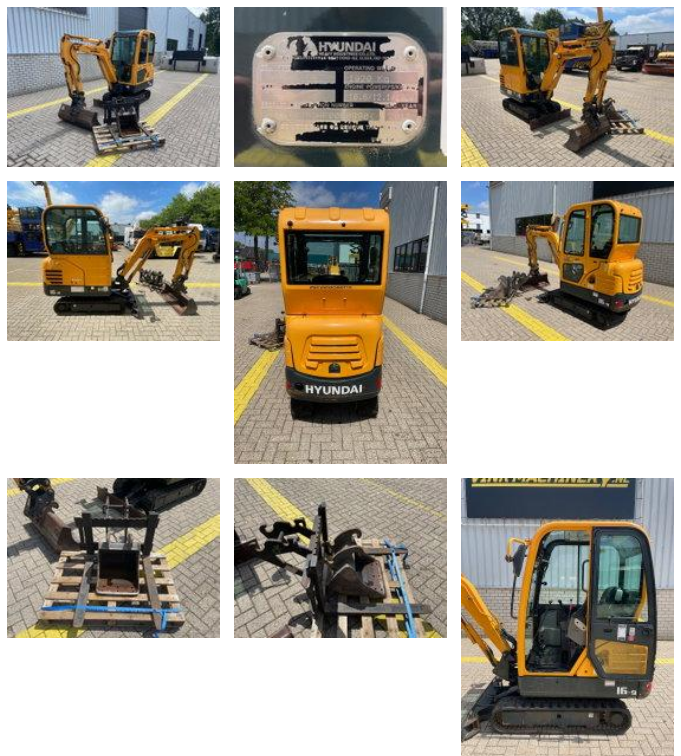

Hyundai Robex 16-9

General characteristics

Brand	Hyundai
Subcategory	Mini digger crawler
Year of construction	2015
Hours displayed	1687
Colour	Yellow
Condition	Used
General state	Very good
Fuel	Diesel

Properties

Single weight

1.820kg

Hyundai Robex 16-9

Technical specifications

Drive

tracking

Description

= Additional options and accessories = - Auto / hydraulic quick coupler - Standard digging bucket = Remarks = Hyundai Robex 16-9
* Year of manufacture 2015 * 1,687 operating hours * Diesel drive * Hydraulic quick coupler * Includes 2 digging buckets 0.3 and 1
meter wide * Includes pallet forks * 1,820 kg own weight = More information = Delivery terms: EXW Production country: KR Please
contact Vink Machinery (+31 620075567, sales@vinkmachinery.nl) for more information