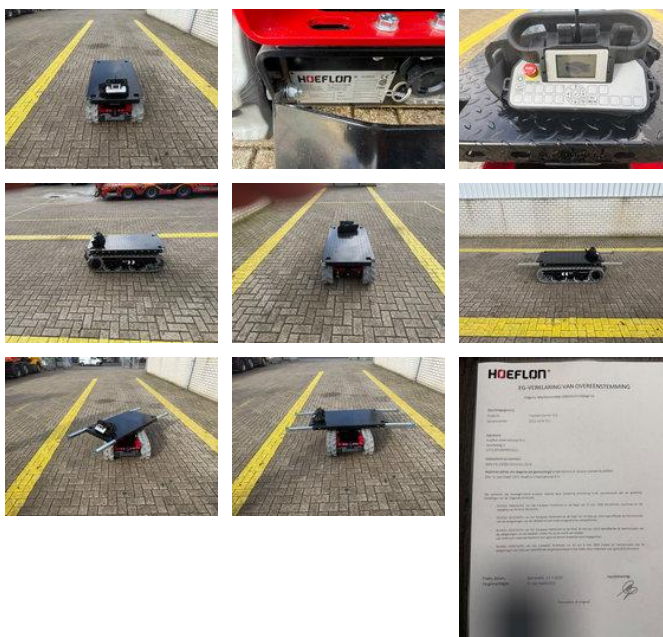

### General features

Brand	Hoeflon
Subcategory	Crawler loader
Construction year	2025
Color	Red
General condition	Very good
CE marking	Yes

### Characteristics

Empty weight	430kg
Lifting capacity	1.000kg

## Description

Hoeflon TC 1 with swivel head \* New!!! \* Battery-powered \* 360-degree swivel head \* Remote control \* One-handed operation \* 1000 kg lifting capacity \* 430 kg net weight = More information = Chassis type: rigid Front tyres / undercarriage remaining: 100 Rear tyres remaining : 100 Delivery terms: EXW Transport dimensions (LxWxH): 1,3x0,7x0,335 Production country: NL Please contact Vink Machinery (+31 620075567, sales@vinkmachinery.nl) for more information