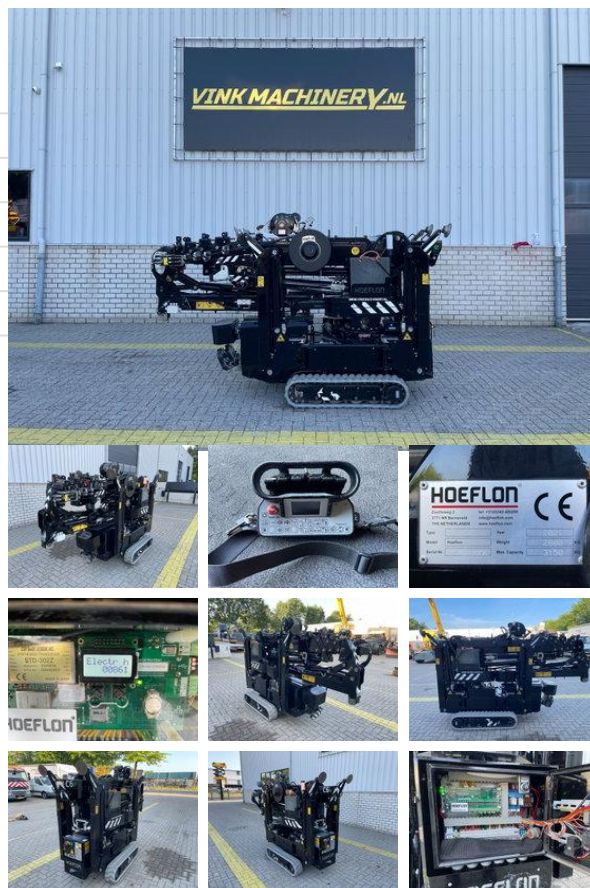

Hoeflon C 6 E

General characteristics

Brand	Hoeflon
Subcategory	Mini crane
Year of construction	2021
Hours displayed	861
Condition	Used
General state	Very good
CE marking	And

Properties

Single weight	2.800kg
Max. lifting capacity	3.150kg
Lifting height	1.640cm

Description

= Additional options and accessories = - Hook blocks = Remarks = Hoeflon C6e * 2021 * 861 operating hours * Lithium drive * Remote Control * With all options * 16.4 meter working height * 14.4 meter horizontal reach * 3,150 kg lifting capacity * Equipped with articulated legs * 2,800 kg curb weight = More information = Delivery terms: EXW Production country: NL Please contact Vink Machinery (+31 620075567, sales@vinkmachinery.nl) for more information