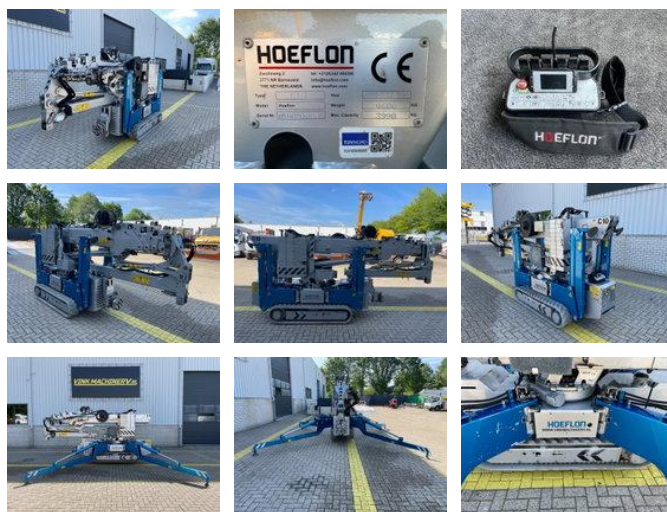

Hoeflon C 10

General characteristics

Brand	Hoeflon
Subcategory	Mini crane
Year of construction	2018
Hours displayed	2231
Condition	Used
General state	Very good
CE marking	And

Properties

Single weight	3.990kg
Max. lifting capacity	3.990kg
Lifting height	2.200cm

Hoeflon C 10

Description

= Additional options and accessories = - Hook blocks = Remarks = Hoeflon C10 * 2018 * Diesel and 380 Volt drive * 2,231 operating hours * Fly jib * 4,000kg winch * Non-marking tracks * Remote control * 22 meter hook height * 19.8 meter horizontal reach * Unlimited swing rotation * 3,990 kg lifting capacity * 4,600 kg own weight * Recently had a full service and major overhaul at Hoeflon * Equipped with a new slewing ring * TUV inspection valid until November 2026 * Includes maintenance history = More information = Make of engine: Yanmar Maximum lifting capacity at end of jib: 575 kg Delivery terms: EXW Latest inspection: 2025-11-14 Production country: NL Please contact Vink Machinery (+31 620075567, sales@vinkmachinery.nl) for more information