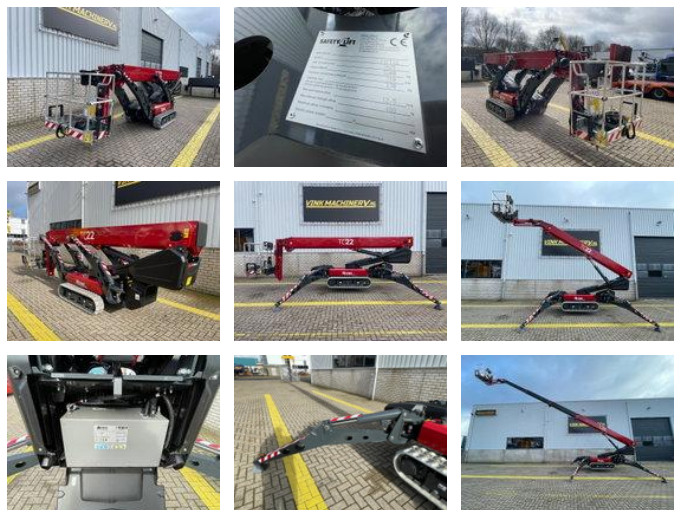

## Hinowa TC 22 rupshoogwerker

### General characteristics

Brand	Hinowa
Subcategory	Telescopic boom lift crawler
Year of construction	2025
Colour	Red
General state	Very good
Fuel	energyType.hybrid
CE marking	And

### Properties

Single weight	3.300kg
Max. lifting capacity	230kg
Mast type	Telescopic

## Description

Hinowa TC 22 Tracked Boom Lift \* NEW!!! \* Diesel lithium-ion drive \* 22-meter working height \* 12.4-meter horizontal reach \* Variable outriggers \* Automatic outriggers \* Hydraulically adjustable tracks \* Coming-home function \* Memory function \* Work lights \* 230-volt power supply, air and water connections in the basket \* 3300 kg net weight = More information = Front tyres / undercarriage remaining: 100 Rear tyres remaining : 100 Delivery terms: EXW Max. horizontal reach: 1240 m Production country: IT Please contact Vink Machinery (+31 620075567, sales@vinkmachinery.nl) for more information