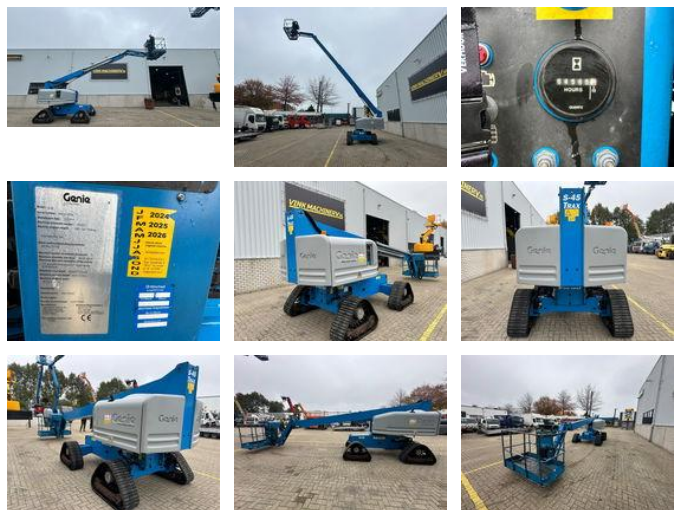

## Genie S 45 Trax

### General features

Brand	Genie
Subcategory	Telescopic boom lift crawler
Construction year	2014
Hourmeter reading	4565
Color	Blue
Condition	Used
General condition	Good
Fuel	Diesel

### Characteristics

Mast type

Telescope

## Description

Genie S45 Trax \* 2014 \* Diesel \* 4565 working hours \* 15.7 meter working height \* 13.7 meter horizontal reach \* 227 kg lifting capacity \* 7901 kg own weight \* including documents = More information = EPA Marked: yes Delivery terms: EXW Max. horizontal reach: 1370 m Production country: US Please contact Vink Machinery (+31 620075567, sales@vinkmachinery.nl) for more information