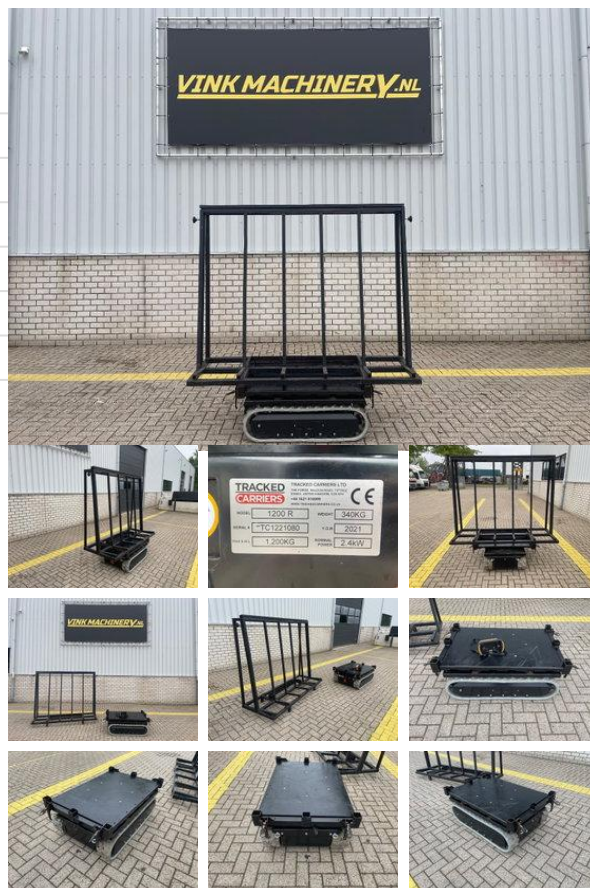

## Diversen Tracked Carrier 1200 R

### General characteristics

Brand	Diversen
Subcategory	Crawler loader
Year of construction	2021
Hours displayed	42
Colour	Black
Condition	Used
General state	Very good
CE marking	And

### Properties

Single weight	340kg
Max. lifting capacity	1.200kg

### Description

Tracked Carrier \* 2021 \* 42 working hours \* Battery drive \* With detachable glass rack \* 360-degree turntable \* Remote Control \* One-hand operated \* 1200 kg lifting capacity \* 340 kg own weight = More information = Delivery terms: EXW Production country: UK Please contact Vink Machinery (+31 620075567, sales@vinkmachinery.nl) for more information