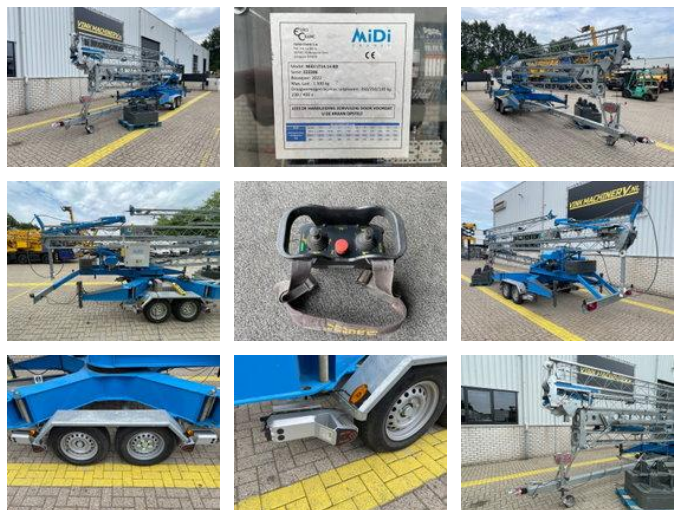

## Diversen Midi LT 14.14 RD

### General characteristics

Brand	Diversen
Subcategory	Mobile tower
Year of construction	2022
Hours displayed	950
Colour	Blue
Condition	Used
General state	Very good
CE marking	And

### Properties

Single weight	3.450kg
Max. lifting capacity	1.500kg
Lifting height	2.030cm

## Description

= Additional options and accessories = - Counterweights - Hook blocks = Remarks = MIDI LT 14.14 RD \* 2022 \* 950 operating hours \* Electrically operated 230 VOLT \* JIB horizontal or at 30 degrees \* 14 meter hook height or 20.3 meter hook height \* 14 meter horizontal reach or 12.3 meter horizontal reach \* Maximum lifting capacity 1500 kg \* Minimum lifting capacity 350 kg \* Equipped with movers with Remote Control \* Remote control \* Hydraulic outriggers \* 3440 kg own weight \* Supplied with all documents = More information = Delivery terms: EXW Production country: ES Please contact Vink Machinery (+31 620075567, sales@vinkmachinery.nl) for more information