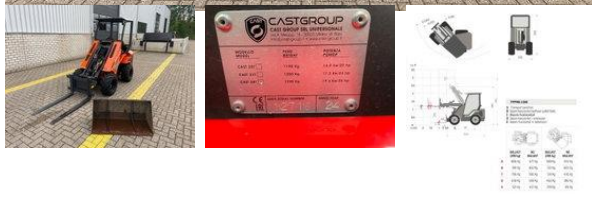

Diversen Castloaders 28T

General characteristics

Brand	Diversen
Subcategory	Wheel loader
Year of construction	2024
Hours displayed	454
Colour	Orange
Condition	Used
General state	Very good
Fuel	Diesel

Properties

Single weight	1.250kg
Max. lifting capacity	1.180kg
Mast type	Telescopic

Technical specifications

Drive	wheels
Assets	25hp

Description

= Additional options and accessories = - Extra counterweight - Forks = Remarks = Cast Loader 28T Compact articulated loader with cab 25 HP * 2024 * Diesel drive * Maximum 12 km/h * 4WD hydrostatic * Kubota 3-cylinder * Telescopic boom * Extra function on boom * Open cab * 1180 kg lifting capacity * 2945 mm working height * Joystick with 5 functions * Counterweight with tow hitch * Pallet forks and shovel bucket * LED lighting = More information = Chassis type: articulated Make of engine: Kubota 3 cilinder Front tyres / undercarriage remaining: 90 Rear tyres remaining : 90 Delivery terms: EXW Production country: IT Please contact Vink Machinery (+31 620075567, sales@vinkmachinery.nl) for more information