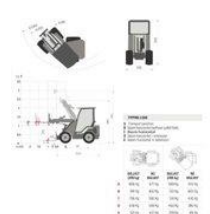

Diversen Castloaders 28T

General features

Brand	Diversen
Subcategory	Wheel loader
Construction year	2024
Hourmeter reading	454
Color	Orange
Condition	Used
General condition	Very good
Fuel	Diesel

Characteristics

Empty weight	1.250kg
Lifting capacity	1.180kg
Mast type	Telescope

Diversen Castloaders 28T

Technical specifications

Drive	wheels
-------	--------

Engine output	25hp
---------------	------

Description

= Additional options and accessories = - Extra counterweight - Forks = Remarks = Cast Loader 28T Compact articulated loader with cab 25 HP * 2024 * Diesel drive * Maximum 12 km/h * 4WD hydrostatic * Kubota 3-cylinder * Telescopic boom * Extra function on boom * Open cab * 1180 kg lifting capacity * 2945 mm working height * Joystick with 5 functions * Counterweight with tow hitch * Pallet forks and shovel bucket * LED lighting = More information = Chassis type: articulated Make of engine: Kubota 3 cilinder Front tyres / undercarriage remaining: 90 Rear tyres remaining : 90 Delivery terms: EXW Production country: IT Please contact Vink Machinery (+31 620075567, sales@vinkmachinery.nl) for more information