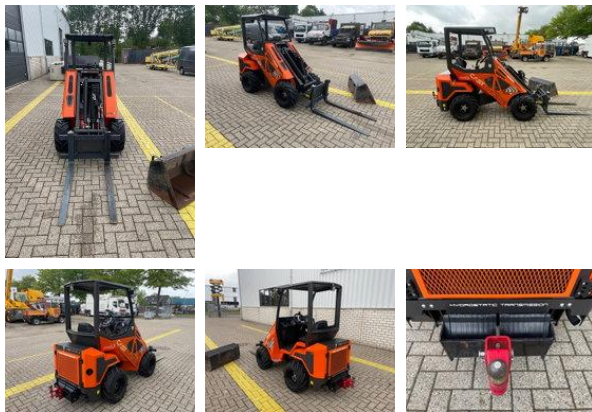

Diversen Castloaders 28T

General characteristics

Brand	Diversen
Subcategory	Wheel loader
Year of construction	2024
Hours displayed	454
Colour	Orange
Condition	Used
General state	Very good
Fuel	Diesel

Properties

Single weight	1.250kg
Max. lifting capacity	1.180kg
Mast type	Telescopic

Technical specifications

Drive	wheels
Assets	25hp

Description

= Additional options and accessories = - Extra counterweight - Forks = Remarks = Cast Loader 28T Compact articulated loader with cab 25 HP * 2024 * Diesel drive * Maximum 12 km/h * 4WD hydrostatic * Kubota 3-cylinder * Telescopic boom * Extra function on boom * Open cab * 1180 kg lifting capacity * 2945 mm working height * Joystick with 5 functions * Counterweight with tow hitch * Pallet forks and shovel bucket * LED lighting = More information = Chassis type: articulated Make of engine: Kubota 3 cilinder Front tyres / undercarriage remaining: 90 Rear tyres remaining : 90 Delivery terms: EXW Production country: IT Please contact Vink Machinery (+31 620075567, sales@vinkmachinery.nl) for more information