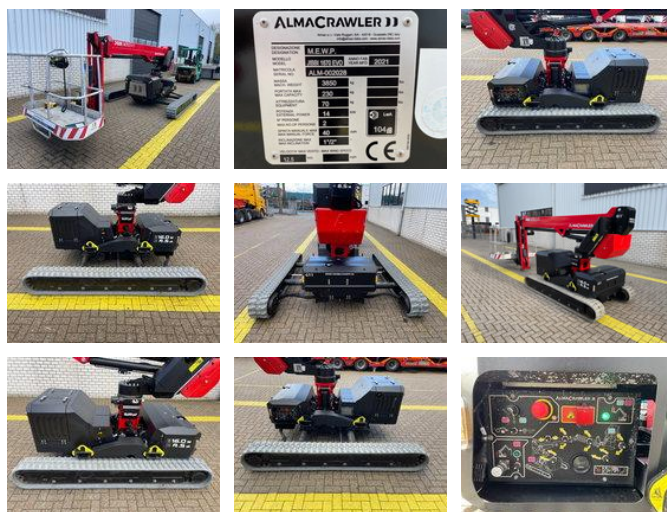

Diversen Almacrawler JIBBI 1670 EVO

General features

Brand	Diversen
Subcategory	Telescopic boom lift crawler
Construction year	2021
Hourmeter reading	916
Color	Red
Condition	Used
General condition	Very good
Fuel	energyType.hybrid
CE marking	Yes

Characteristics

Empty weight	3.850kg
Lifting capacity	230kg
Mast type	Telescope

Diversen Almacrawler JIBBI 1670 EVO

Technical specifications

Drive

tracking

Description

AlmaCrawler JIBBI 1670 EVO * 2021 * 916 operating hours * Diesel and 230 Volt drive * 16 meter working height * 8.5 meter horizontal reach * up to 22 degrees Self-leveling * 230 kg lifting capacity * 3850 kg own weight * Equipped with new non-marking tracks * Includes documents = More information = Make of engine: Yanmar Delivery terms: EXW Max. horizontal reach: 850 m Transport dimensions (LxWxH): 5,17x1,8x1,99 Production country: IT Please contact Vink Machinery (+31 620075567, sales@vinkmachinery.nl) for more information