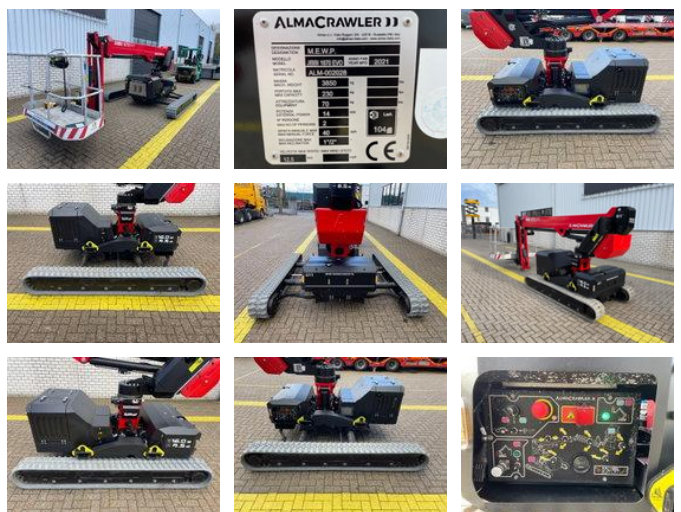

Diversen Almacrawler JIBBI 1670 EVO

General characteristics

Brand	Diversen
Subcategory	Telescopic boom lift crawler
Year of construction	2021
Hours displayed	916
Colour	Red
Condition	Used
General state	Very good
Fuel	energyType.hybrid
CE marking	And

Properties

Single weight	3.850kg
Max. lifting capacity	230kg
Mast type	Telescopic

Diversen Almacrawler JIBBI 1670 EVO

Technical specifications

Drive

tracking

Description

AlmaCrawler JIBBI 1670 EVO * 2021 * 916 operating hours * Diesel and 230 Volt drive * 16 meter working height * 8.5 meter horizontal reach * up to 22 degrees Self-leveling * 230 kg lifting capacity * 3850 kg own weight * Equipped with new non-marking tracks * Includes documents = More information = Make of engine: Yanmar Delivery terms: EXW Max. horizontal reach: 850 m Transport dimensions (LxWxH): 5,17x1,8x1,99 Production country: IT Please contact Vink Machinery (+31 620075567, sales@vinkmachinery.nl) for more information