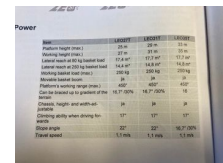

## Teupen Leo 35 T/ SOLD

<b>Construction</b>	Aerial platform
<b>Year</b>	2017
<b>Price</b>	€ 109.750,-
<b>Fuel</b>	Other
<b>Operating hours</b>	1.133 h
<b>Weight</b>	6.100 kg
<b>Lifting capacity</b>	250 kg
<b>General state</b>	Good
<b>Technical state</b>	Good
<b>Optical state</b>	Good

### Description

EPA Marked: yes

Delivery terms: EXW

Teupen Leo 35T

- \* 2017
- \* 1133 working hours
- \* 35 meters working height
- \* 20 meters horizontal range
- \* 250 kg lifting capacity
- \* Diesel and Electrically operated
- \* Adjustable tracks
- \* Remote control
- \* Stamp machine
- \* Coming home function
- \* Memo function
- \* incl. all documents