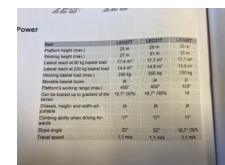

Teupen Leo 35 T/ SOLD

Construction	Aerial platform
Year	2017
Price	€ 109.750,-
Fuel	Other
Operating hours	1.133 h
Weight	6.100 kg
Lifting capacity	250 kg
General state	Good
Technical state	Good
Optical state	Good

Description

EPA Marked: yes

Delivery terms: EXW

Teupen Leo 35T

- * 2017
- * 1133 working hours
- * 35 meters working height
- * 20 meters horizontal range
- * 250 kg lifting capacity
- * Diesel and Electrically operated
- * Adjustable tracks
- * Remote control
- * Stamp machine
- * Coming home function
- * Memo function
- * incl. all documents